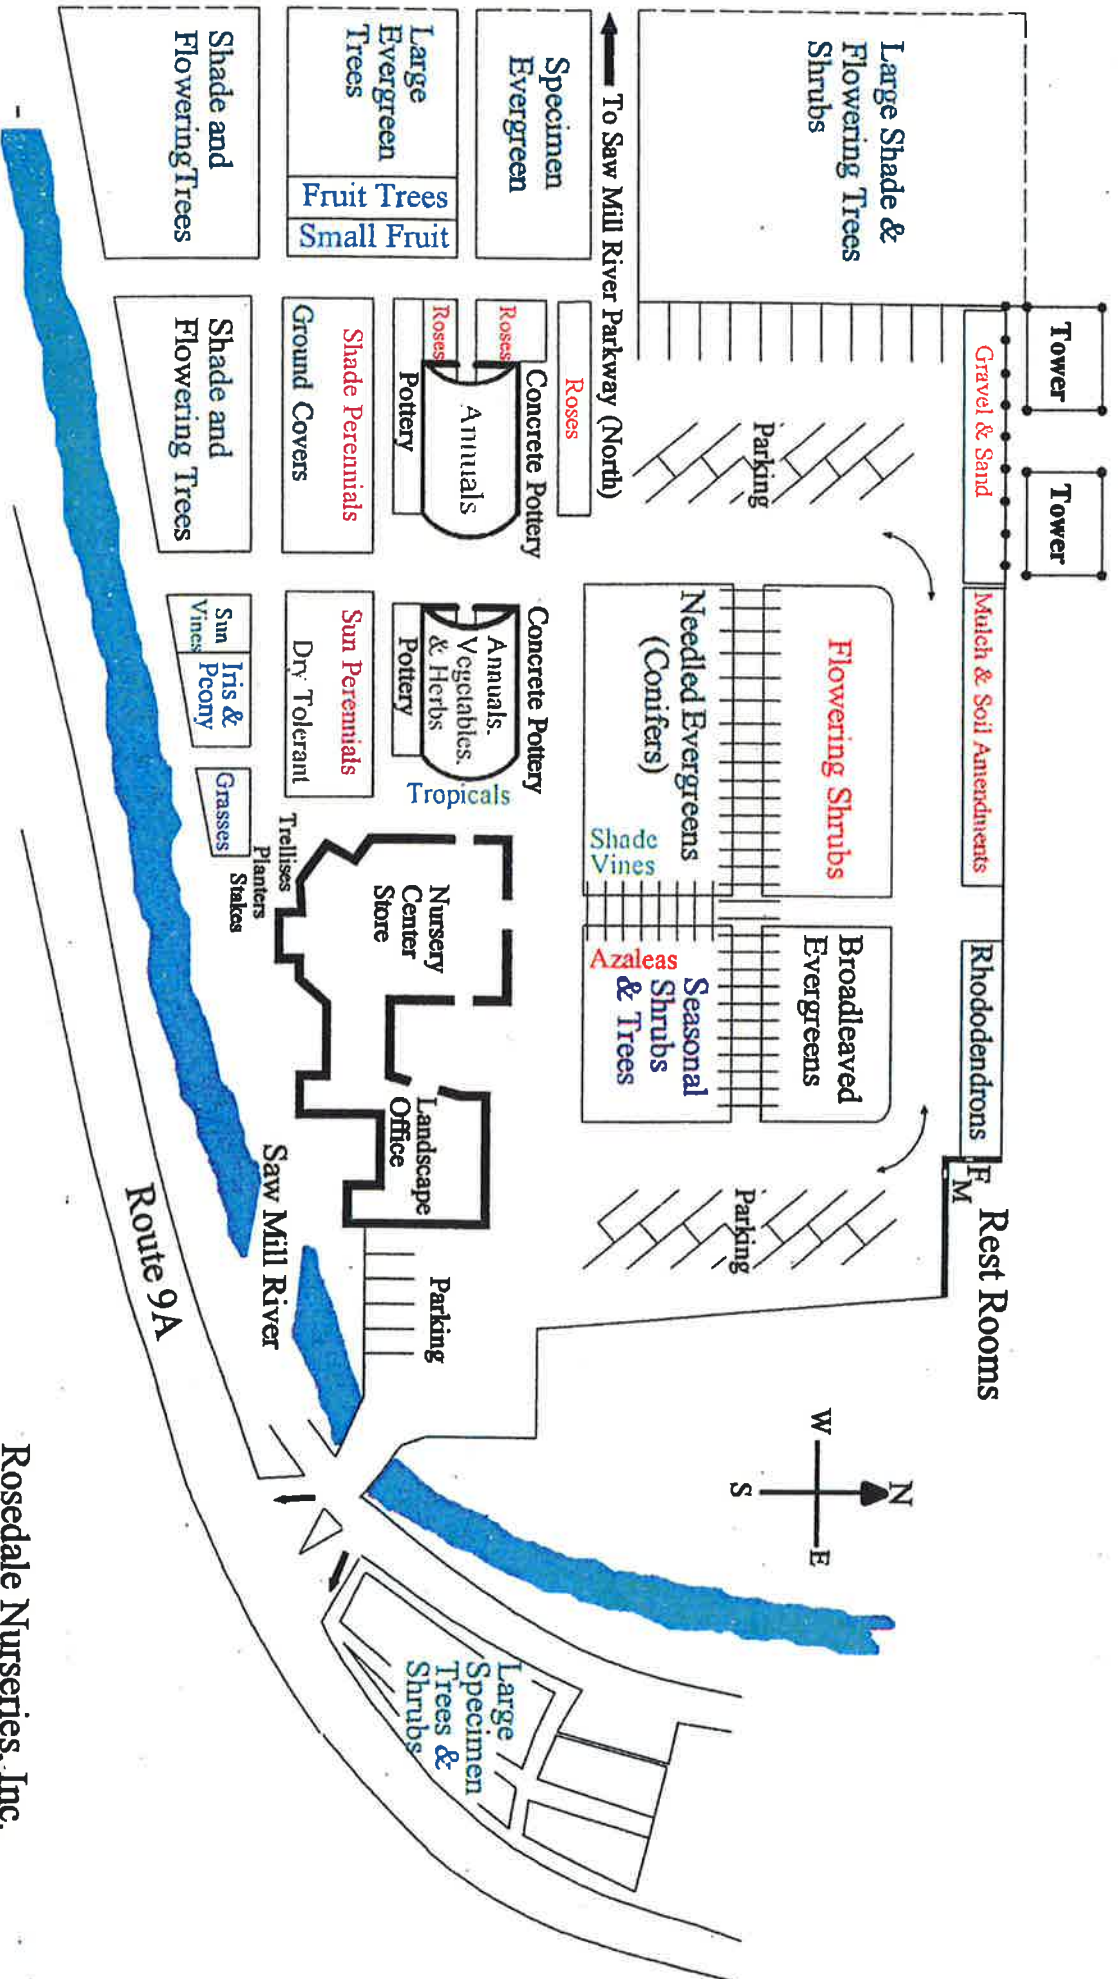

# WELCOME TO ROSEDALE

Rosedale Nurseries, Inc.  
 51 Saw Mill River Road  
 Hawthorne, New York 10532  
 Phone: (914) 769-1300  
 Fax: (914) 769-8770  
[www.rosedalenurseries.com](http://www.rosedalenurseries.com)